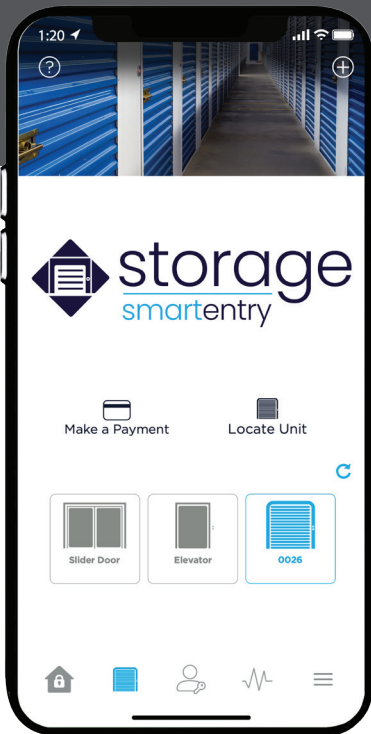

ACCESS YOUR FACILITY FROM YOUR PHONE

- Access entries from your smart phone
- Share a digital key to grant access to a family member, movers, or coworkers
- Revoke shared access at any time
- A higher level of security
- Download the app for iOS and Android