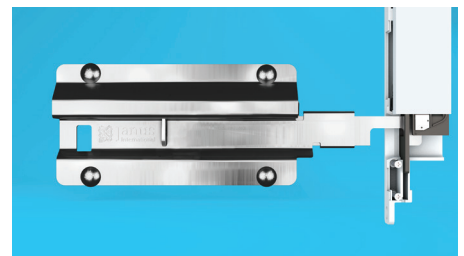

CUSTOMER BENEFITS AT A GLANCE

- » Customer-friendly mobile app for ease of access and entry (maximizes convenience and control)
- » No keys to forget (eliminates lock cutting/drilling)
- » Digital key sharing
- » Fully automated rentals
- » One-touch entry (hands-free experience)

Nokē Ion can also be retrofitted onto a non-Janus door product, however, compatibility must be verified, just like any other latch replacement.