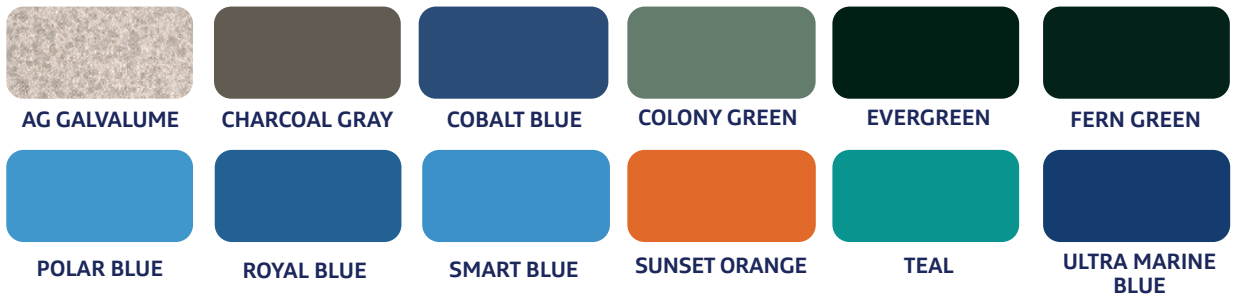

ASTA AMERICA

BY JANUS INTERNATIONAL

SELF-STORAGE DOORS COLOR CHART

STANDARD COLORS

Colors apply to
280 Series
Self-Storage Doors

PRICING TIERS

Specialty colors 1-3 are priced slightly higher than Standard colors due to pigmentation processes and other factors.

SPECIALTY COLORS (TIER 1)

PLEASE NOTE: All color images are provided to assist in branding and marketing processes, and are not a guarantee of exact color match.

SPECIALTY COLORS (TIER 2)

SPECIALTY COLORS (TIER 3)