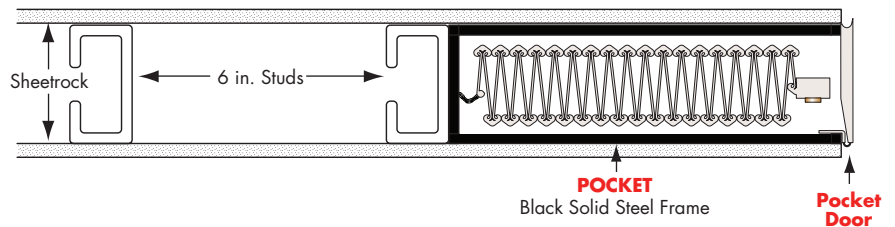

Consult factory for layouts with curves.
Larger widths accommodated with custom pockets.

OPTIONAL FEATURES

- Interior thumb turn in lieu of keyed cylinder. Protection panels required on EZ Grille.
- Top and bottom locking lead post.
- Bi-parting closure (dual pockets).
- Factory supplied laminate pocket covering.
- Standard curves and custom radius curves available.

14 in./10-in. Radius

10 in. Radius

10 in. Radius

10 in. Radius

POCKET DETAIL IN 6 INCH STUD WALL

TYPICAL LAYOUTS

JANUS Door
ROLLING STEEL DIVISION
www.janus-door.com