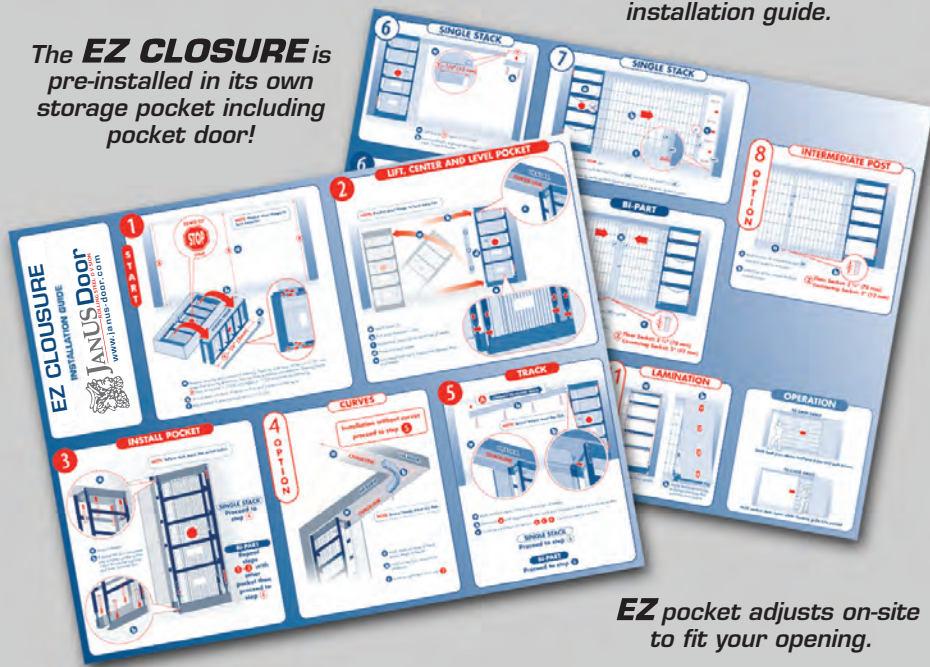

EZ VENT

The **EZ CLOSURE** is labeled with instructions and comes with an **EZ** to follow installation guide.

The **EZ CLOSURE** is pre-installed in its own storage pocket including pocket door!

Installs within footprint of six inch stud wall - no additional pocket space required!

So simple to install, anyone can do it in an hour!

Two year Limited Warranty!

EZ pocket adjusts on-site to fit your opening.

JANUS Door
ROLLING STEEL DIVISION
www.janus-door.com

EZ CLOSURE

STANDARD FEATURES

STANDARD STRAIGHT LAYOUT POCKET DIMENSIONS

Rough Opening Width	
A Pocket	B Clear Opening Curtain Length
11 in.	up to 60 in. (5 ft. 0 in.)
15 1/2 in.	up to 102 (8 ft. 6 in.)
20 in.	up to 120 in. (10 ft. 0 in.)
25 in.	up to 162 in. (13 ft. 6 in.)
31 in.	up to 222 in. (18 ft. 6 in.)
36 in.	up to 240 in. (20 ft. 0 in.)
42 in.	up to 294 in. (24 ft. 6 in.)
48 in.	up to 354 in. (29 ft. 6 in.)

Consult factory for layouts with curves.
Larger widths accommodated with custom pockets.

OPTIONAL FEATURES

- Interior thumb turn in lieu of keyed cylinder. Protection panels required on EZ Grille.
- Top and bottom locking lead post.
- Bi-parting closure (dual pockets).
- Factory supplied laminate pocket covering.
- Standard curves and custom radius curves available.