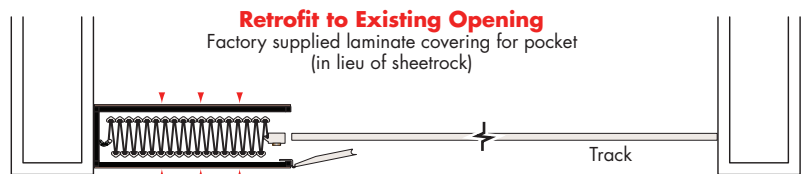

STANDARD STRAIGHT LAYOUT POCKET DIMENSIONS

Rough Opening Width	
A Pocket	B Clear Opening Curtain Length
11 in.	up to 60 in. (5 ft. 0 in.)
15 1/2 in.	up to 102 (8 ft. 6 in.)
20 in.	up to 120 in. (10 ft. 0 in.)
25 in.	up to 162 in. (13 ft. 6 in.)
31 in.	up to 222 in. (18 ft. 6 in.)
36 in.	up to 240 in. (20 ft. 0 in.)
42 in.	up to 294 in. (24 ft. 6 in.)
48 in.	up to 354 in. (29 ft. 6 in.)

Consult factory for layouts with curves.
Larger widths accommodated with custom pockets.

OPTIONAL FEATURES

- Interior thumb turn in lieu of keyed cylinder. Protection panels required on EZ Grille.
- Top and bottom locking lead post.
- Bi-parting closure (dual pockets).
- Factory supplied laminate pocket covering.
- Standard curves and custom radius curves available.

14 in./10-in. Radius

10 in. Radius

10 in. Radius

10 in. Radius

POCKET DETAIL IN 6 INCH STUD WALL

TYPICAL LAYOUTS

JANUS Door
ROLLING STEEL DIVISION
www.janus-door.com