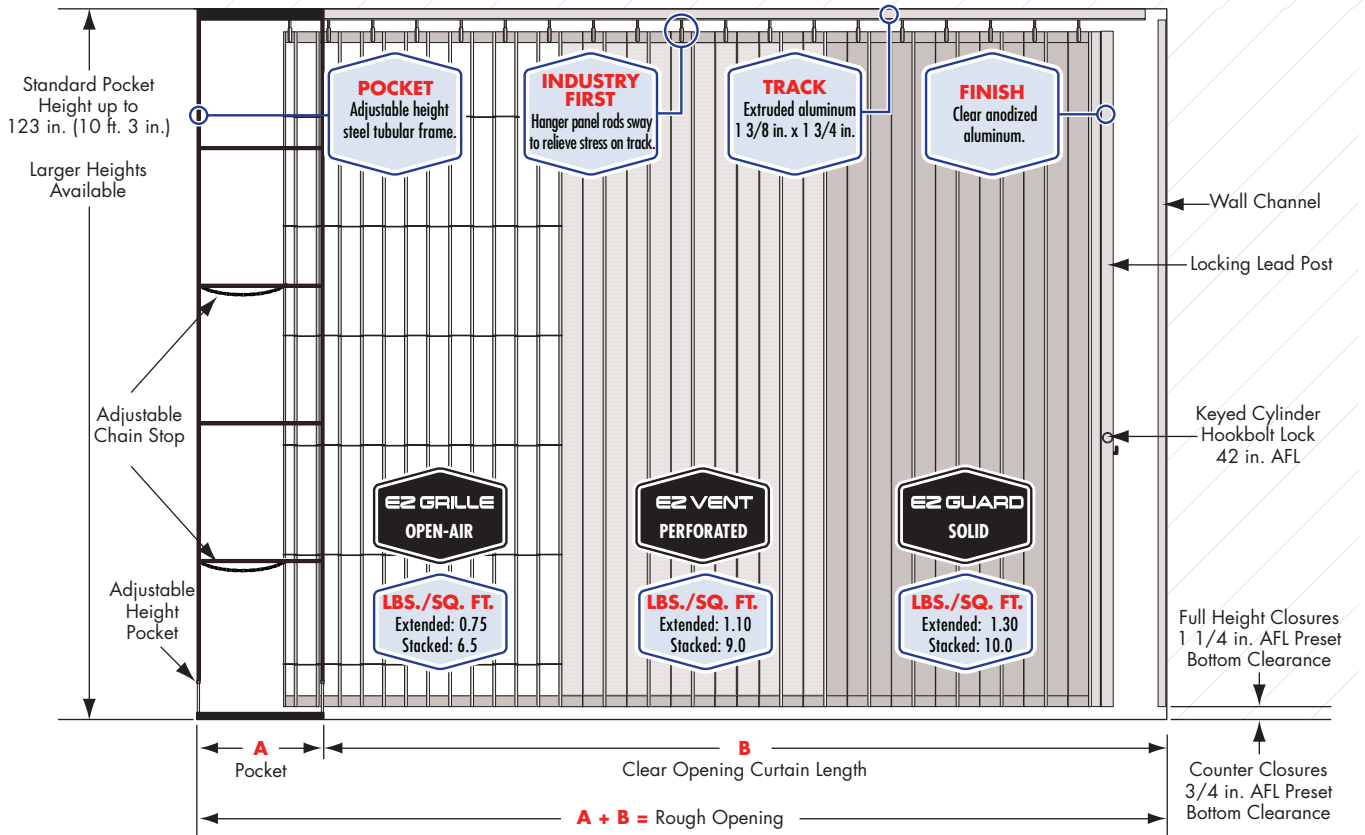

EZ VENT

The **EZ CLOSURE** is labeled with instructions and comes with an **EZ** to follow installation guide.

The **EZ CLOSURE** is pre-installed in its own storage pocket including pocket door!

Installs within footprint of six inch stud wall - no additional pocket space required!

So simple to install, anyone can do it in an hour!

Two year Limited Warranty!

EZ pocket adjusts on-site to fit your opening.

JANUS Door
ROLLING STEEL DIVISION
www.janus-door.com

EZ CLOSURE

STANDARD FEATURES

STANDARD STRAIGHT LAYOUT POCKET DIMENSIONS

Rough Opening Width	
A Pocket	B Clear Opening Curtain Length
11 in.	up to 60 in. (5 ft. 0 in.)
15 1/2 in.	up to 102 (8 ft. 6 in.)
20 in.	up to 120 in. (10 ft. 0 in.)
25 in.	up to 162 in. (13 ft. 6 in.)
31 in.	up to 222 in. (18 ft. 6 in.)
36 in.	up to 240 in. (20 ft. 0 in.)
42 in.	up to 294 in. (24 ft. 6 in.)
48 in.	up to 354 in. (29 ft. 6 in.)

Consult factory for layouts with curves.
Larger widths accommodated with custom pockets.

OPTIONAL FEATURES

- Interior thumb turn in lieu of keyed cylinder. Protection panels required on EZ Grille.
- Top and bottom locking lead post.
- Bi-parting closure (dual pockets).
- Factory supplied laminate pocket covering.
- Standard curves and custom radius curves available.