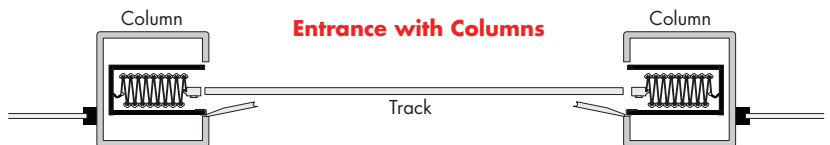

Consult factory for layouts with curves.
Larger widths accommodated with custom pockets.

OPTIONAL FEATURES

- Interior thumb turn in lieu of keyed cylinder. Protection panels required on EZ Grille.
- Top and bottom locking lead post.
- Bi-parting closure (dual pockets).
- Factory supplied laminate pocket covering.
- Standard curves and custom radius curves available.

14 in./10-in. Radius

10 in. Radius

10 in. Radius

10 in. Radius

POCKET DETAIL IN 6 INCH STUD WALL

TYPICAL LAYOUTS

JANUS Door
ROLLING STEEL DIVISION
www.janus-door.com