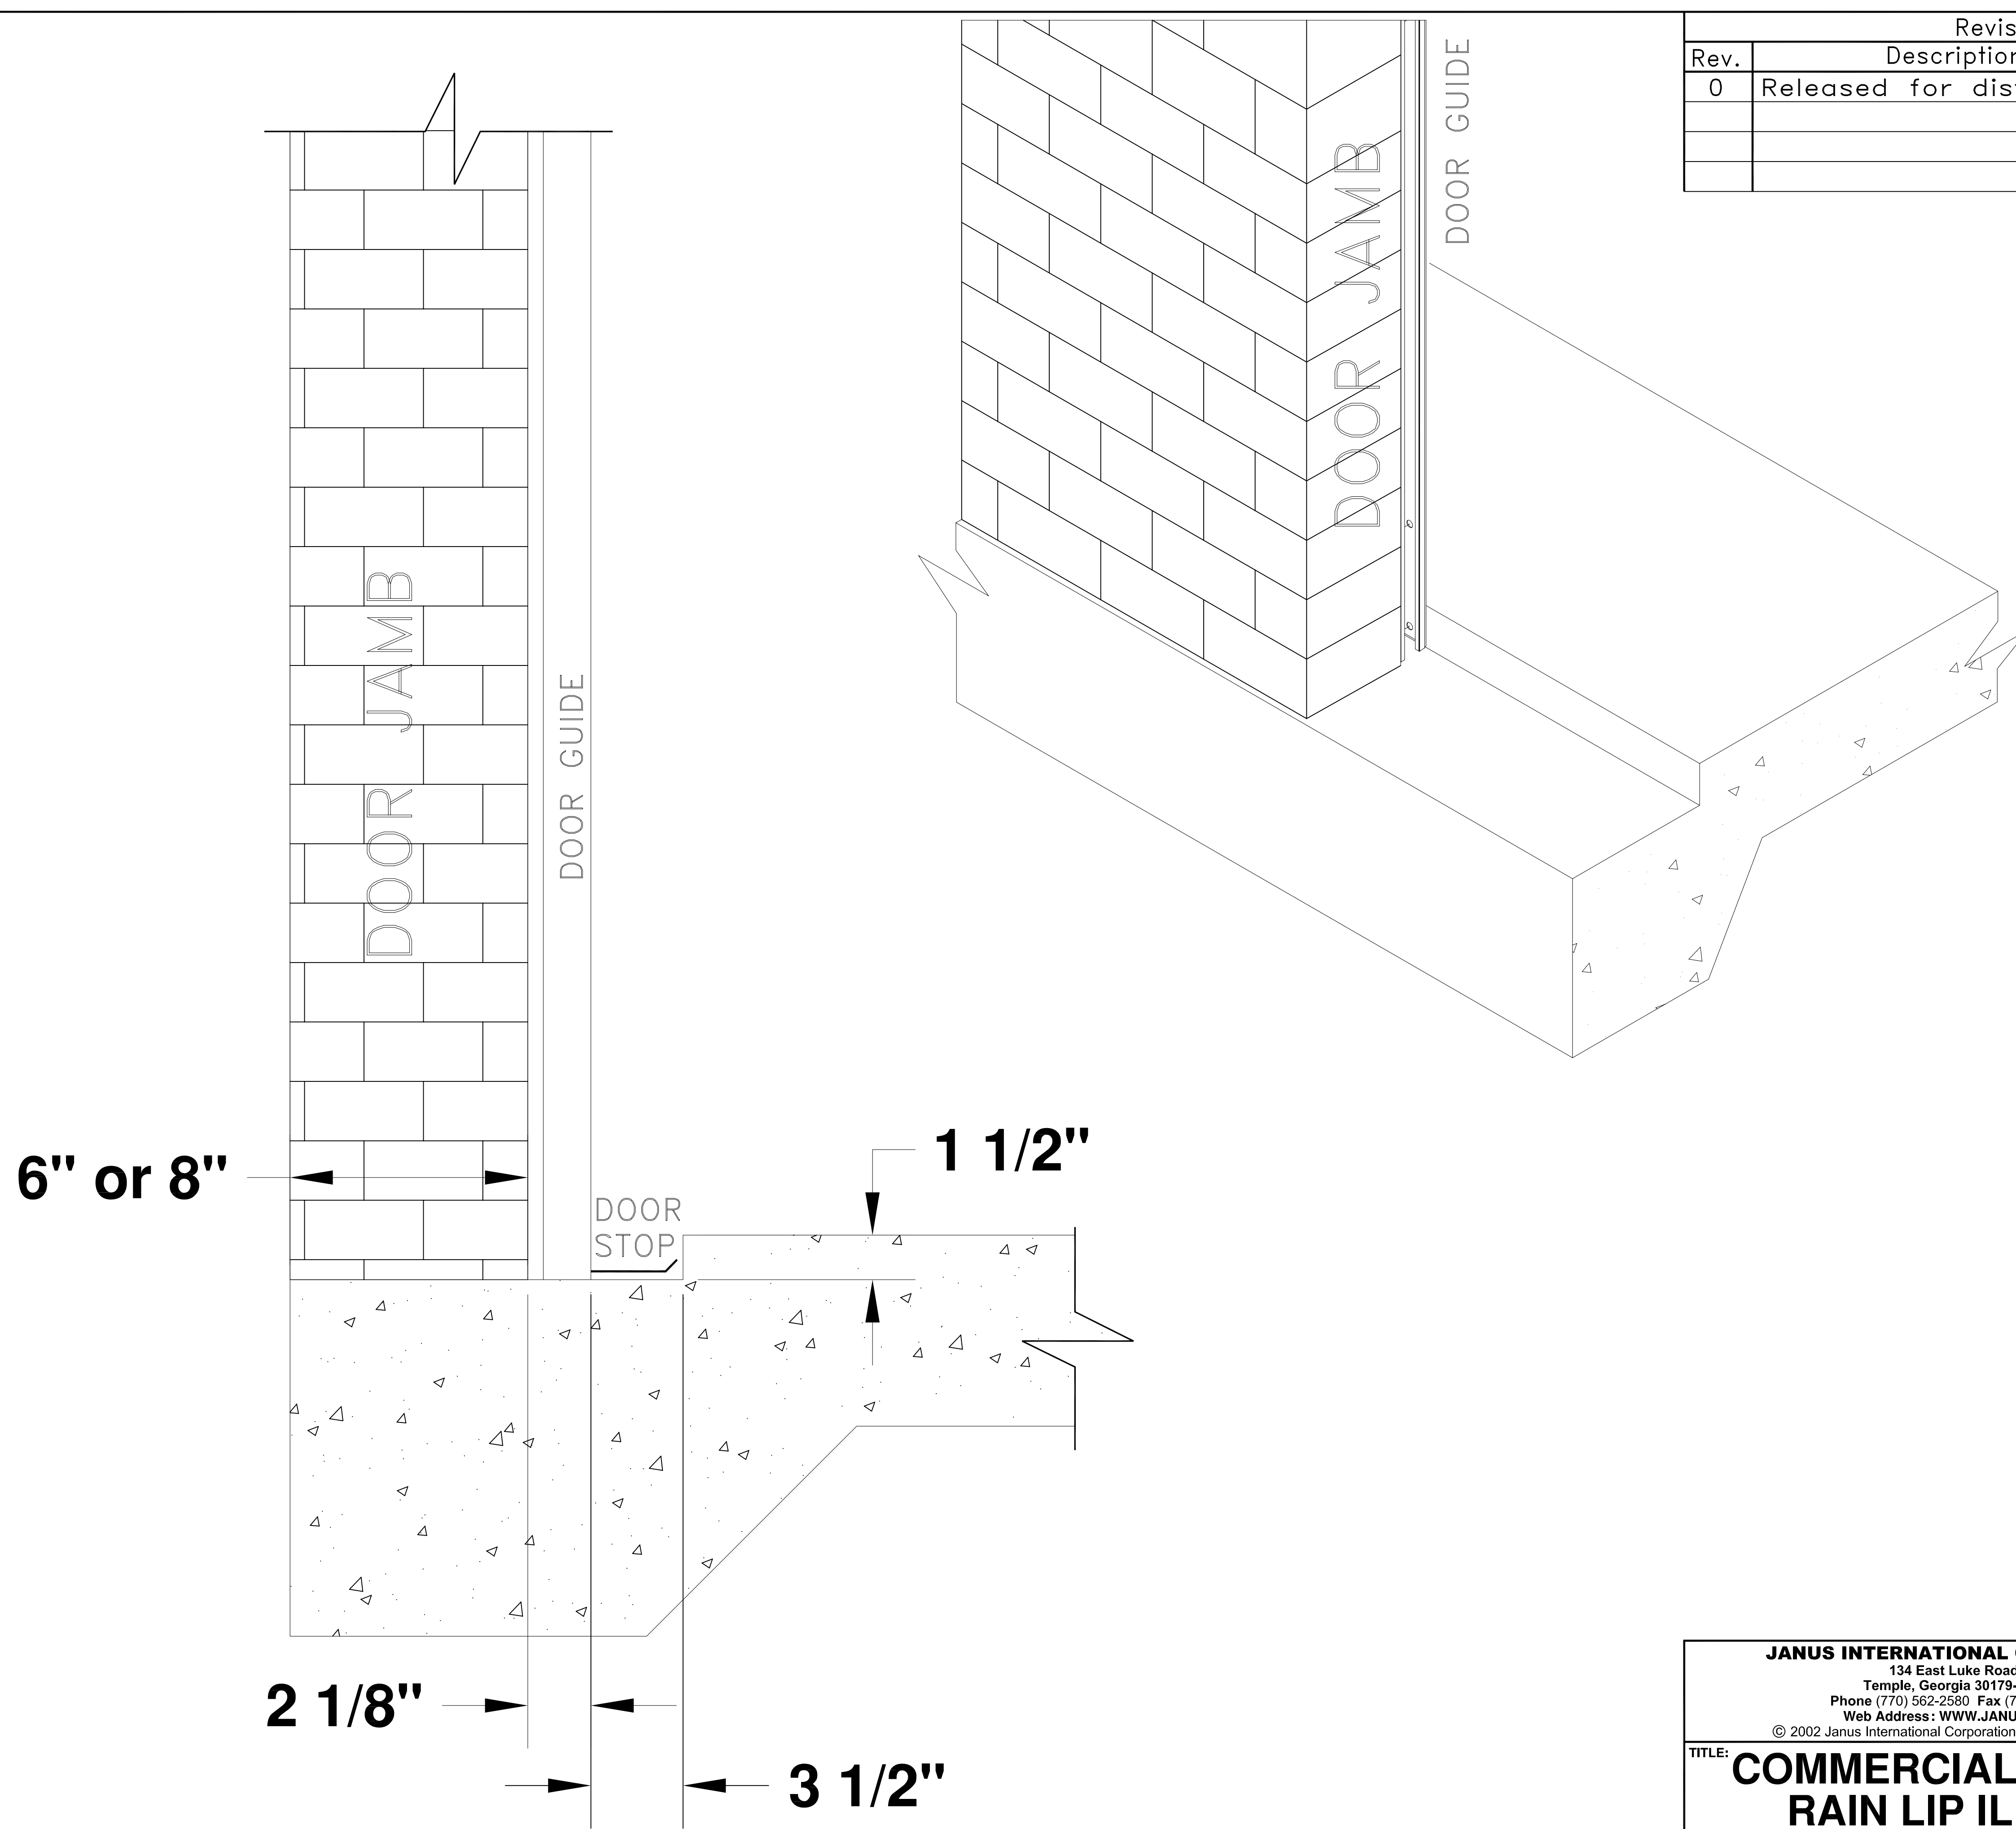

Revisions			
Rev.	Description	Date	APRVD.
0	Released for distribution.	11/24/03	L.C.

Commercial Door Rain Lip Formation

JANUS INTERNATIONAL CORPORATION 134 East Luke Road Temple, Georgia 30179-4435 Phone (770) 562-2580 Fax (770) 562-2264 Web Address: WWW.JANUSINTL.COM <small>© 2002 Janus International Corporation All Rights Reserved</small>				
TITLE: COMMERCIAL ROLLUP DOOR RAIN LIP ILLUSTRATION				
DESIGNED: Bert Brown	DATE: Nov 24, 2003	DRAWN: Jeff Davis		
CHECKED: Larry Champagne	DATE: Nov 24, 2003	APPROVED: Bert Brown		
DATE: Nov 24, 2003	SIZE: A -900-005-0022			
REV: 0	SCALE: 1:?	SHEET: 1	OF: 1	