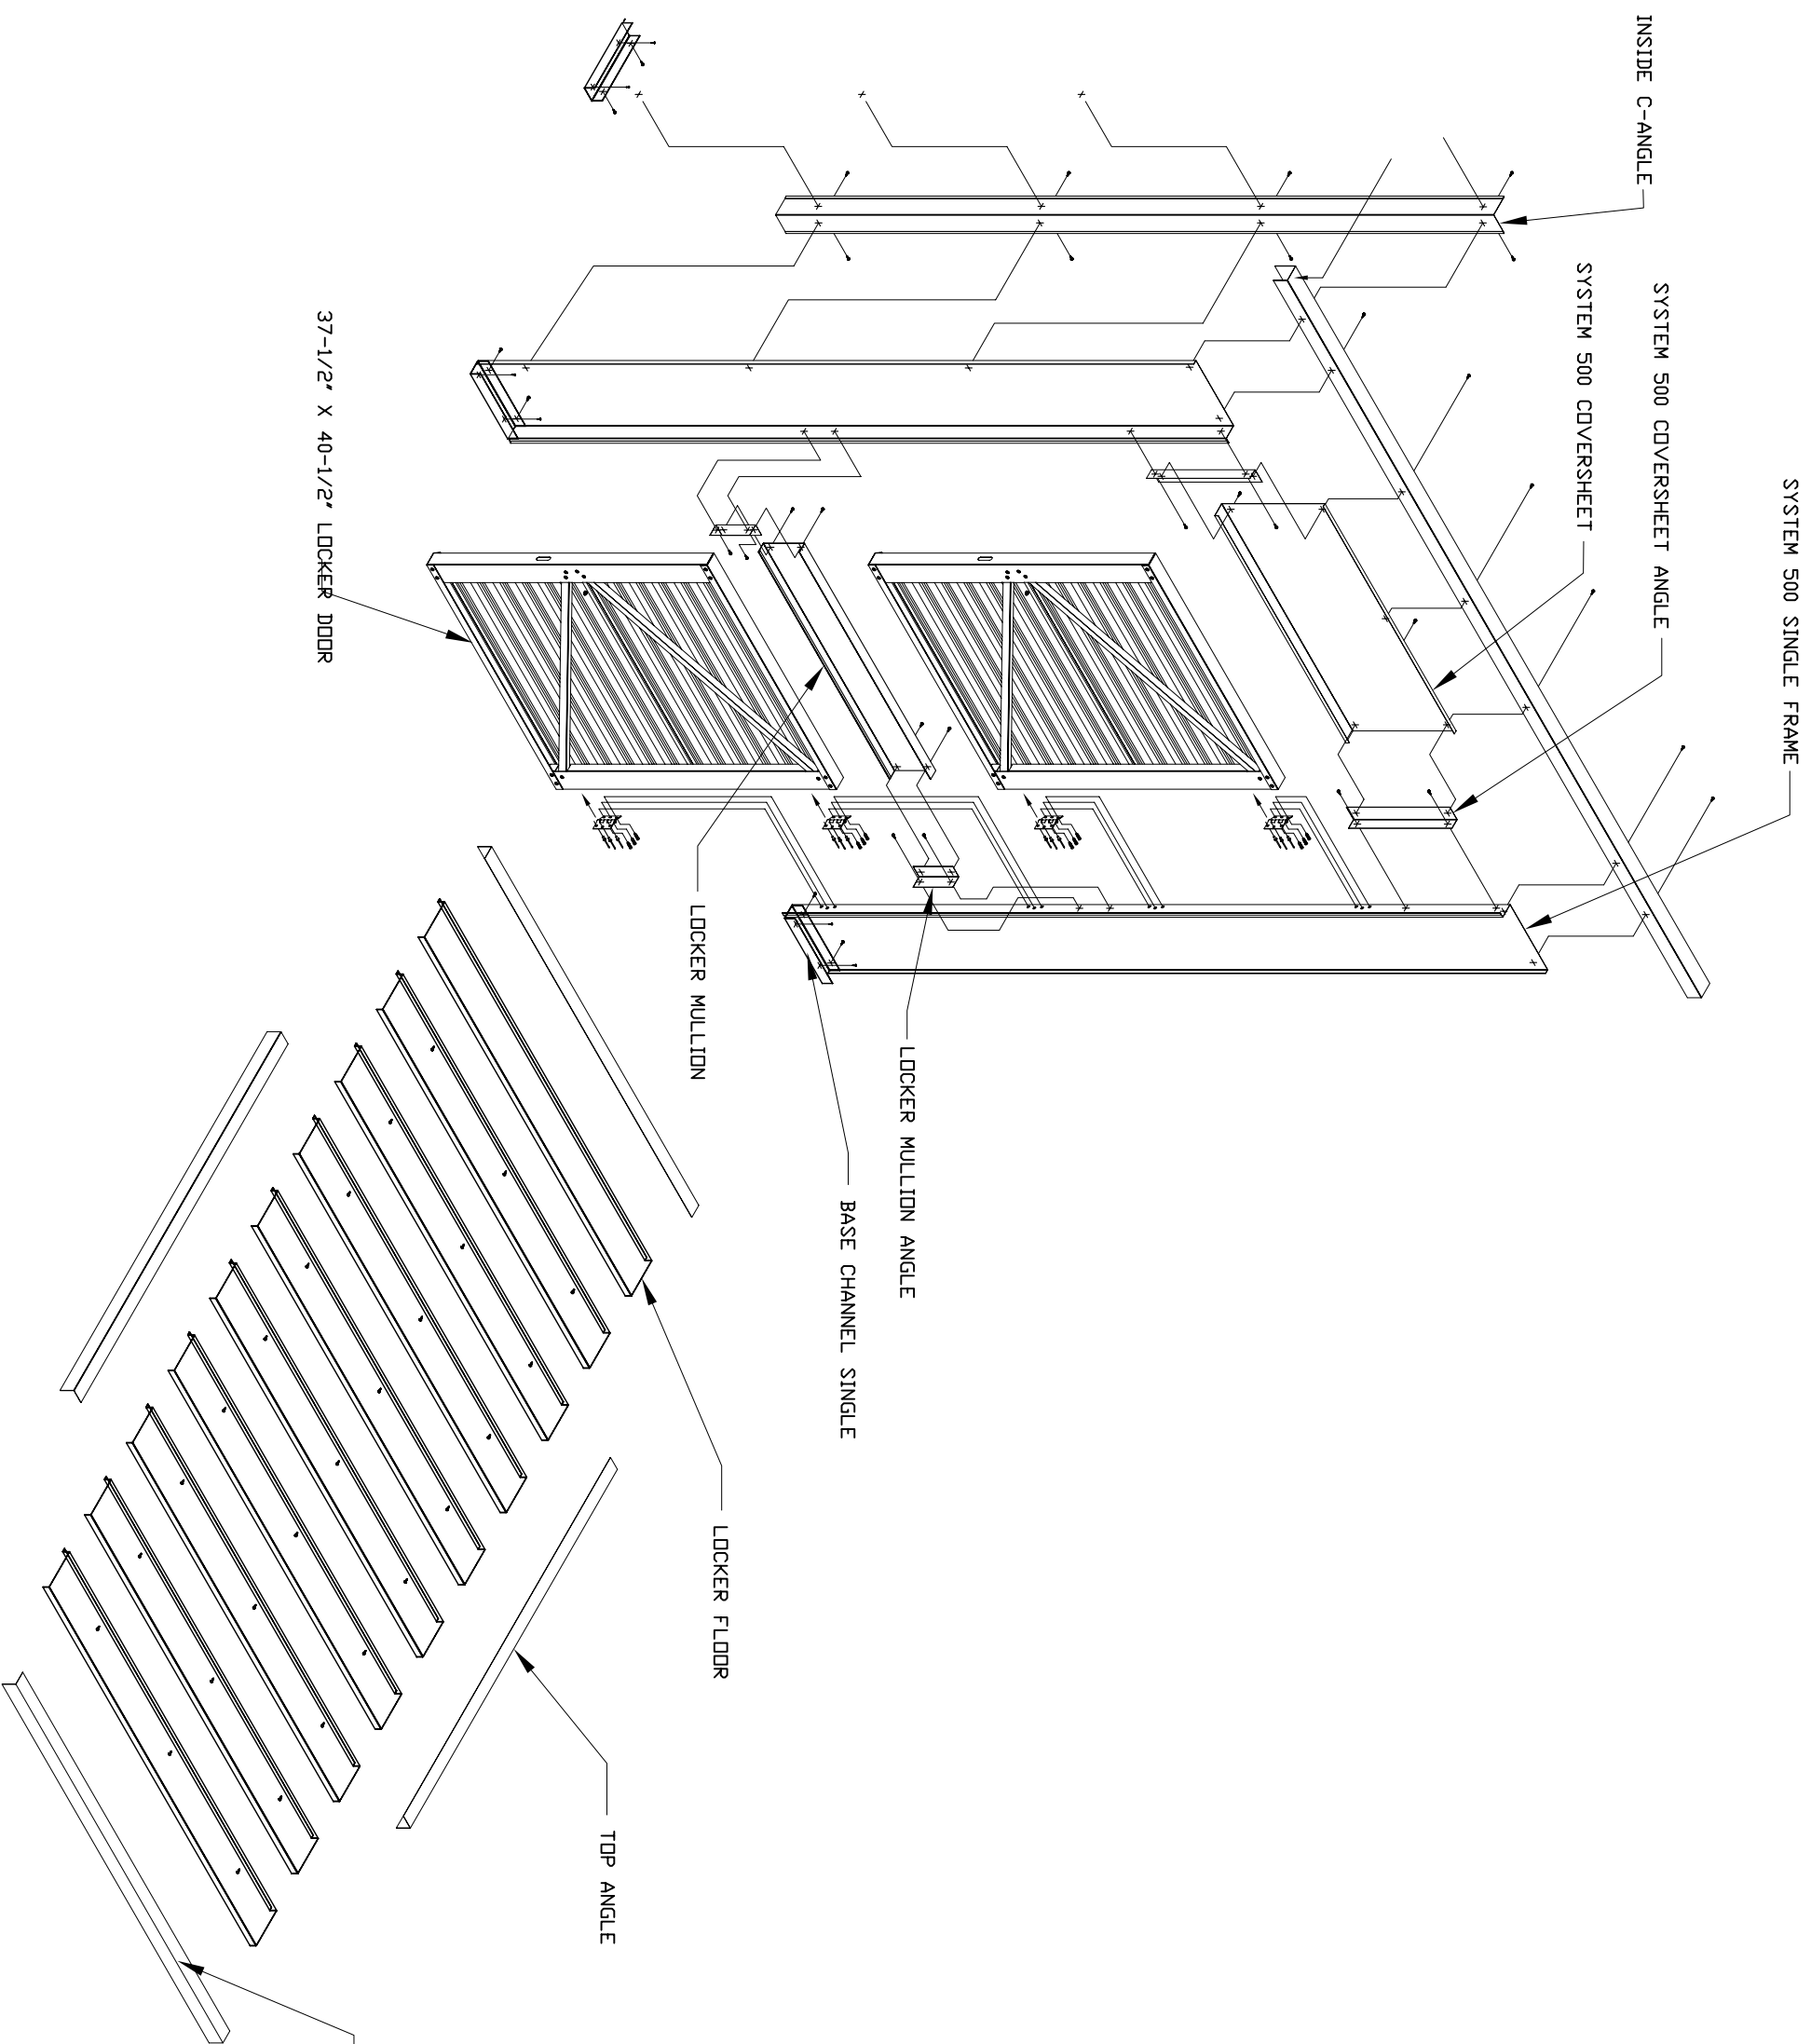

Revisions			
Rev.	Description	Date	APPRVD.

JANUS INTERNATIONAL CORPORATION
Temple, Georgia 30178-4435
Phone (770) 562-2860 Fax (770) 562-2264
Web Address: WWW.JANUSINTL.COM
© 2002 Janus International Corporation All Rights Reserved

Double Locker Floor System

DESIGNED BY	Ben Johnson	DATE	
DRAWN		DATE	
CHECKED BY	Morgan Hodges	DATE	
APPROVED BY		DATE	
SIZE	A	DRAWING NUMBER	
SCALE	1:1	SHEET	1 OF 1